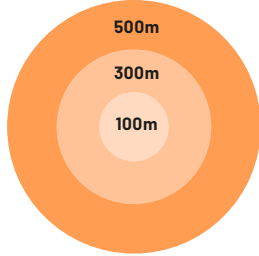

THE SURROUNDING AREA

FOOD AND DRINKS WITHIN 100-500M

- Restaurant
- Snack bar
- Café
- Bar/Pub
- Supermarket